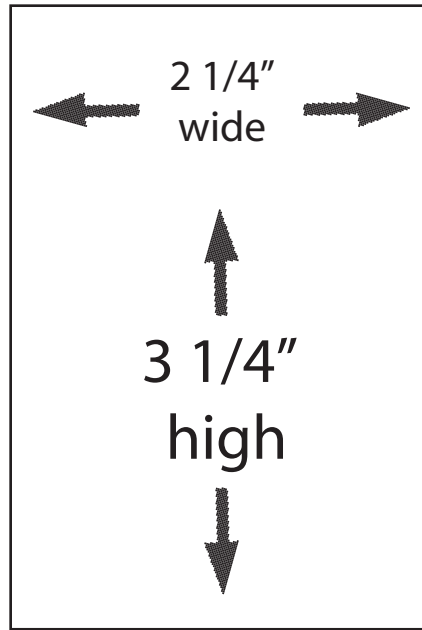

Stock Design:
 Left hand box
 is safe copy area.
 Box will not print.
 Inside of box
 background is white.
 Overall size:
 2 1/4 x 3 1/4"
 Right hand box is
 safe copy area
 on front. Box will not
 print. Background
 color is white.
 Overall size
 3/4 x 3"

Full Custom: Use Simply Floral template. Left hand side is back of packet, box represents safe copy area. Please bleed out all background on back to horse shoe shaped arch. Arch is a cut line. Right hand side is front. Please ignore top box. Dotted line on front is fold line. Please bleed out all back ground to box directly past fold line. Back ground may bleed towards top, right side, and bottom. Top, right hand side, and bottom of front are folding flaps. Please do not bleed any farther than 1/2". Box directly in side fold line is safe copy area on front. Please keep all copy and logos inside this box. If copy or logos exceed this box they may fold over.

Simply Floral Design:
 Left hand box
 is safe copy area.
 Box will not print.
 Inside of box
 background is white.
 Overall size:
 2 1/2 x 3 1/4"
 Right hand box is
 safe copy area
 on front. Box will not
 print. Background
 color is white.
 Overall size
 3/4 x 3"